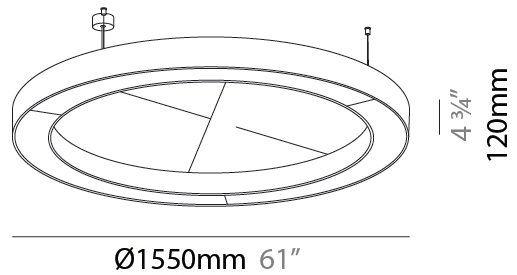

GENERAL

Series: Glorious Acoustic
Partner: Prolicht
Division: Architectural
Installation: Suspension
Product Type: Acoustic
Mounting Location: Ceiling
Light Distribution: Direct

PHYSICAL

Shape: Round
Diameter (mm): 1550
Diameter (in): 61
Width (mm): 120
Width (in): 4 3/4
Diffuser: [PMMA - Opal / Micro-Prism](#)
Fixture Finish: [SSR / BKV / CWI / CRY / HAB / UFT / ITA / RUA / FTG / MYG / LOD / PUS / FRO / FUP / KIA / POP / BLS / SPG / MEY / GOH / CHC / COM / ABZ / JAG / OBR / MOS / ROR](#)
Acoustic Finish: [SFW / CYW / SEE / SYN / MTS / PMB / TTN / CYB / STO / DPE / BES / SHB / ARE / ANE / VRD / CRF](#)
Fixture Material: Aluminum
Primary Material: Acoustic
Cable Details: [2000mm / 78 3/4" or 6000mm / 236 1/4" Transparent Cable](#)

ELECTRICAL

Lamp Type: LED (Zhaga Standard)
Input Wattage (W): 73.4
Total Output Wattage (W): 66.3
Dimming: [Non-Dimmable](#)
Driver Included: Yes
Driver Location: Integrated
Driver Type: Constant Current - Universal
Driver Class: Class 2
Input Voltage (V): 120 - 277

LED

Color Temperature (°K): [2700 / 3000 / 3500 / 4000](#)
Max. Delivered Lumen (lm): [6224 / 6442 / 7564 / 6549](#)
Nominal Lumen (lm): [9575 / 9910 / 11636 / 10075](#)
CRI: >90 CRI
Lamp Life (hrs): 50000

OPTICAL

RATINGS AND CERTIFICATIONS

Certified By: CSA Certified to UL and CSA Standards
IP rating: IP20