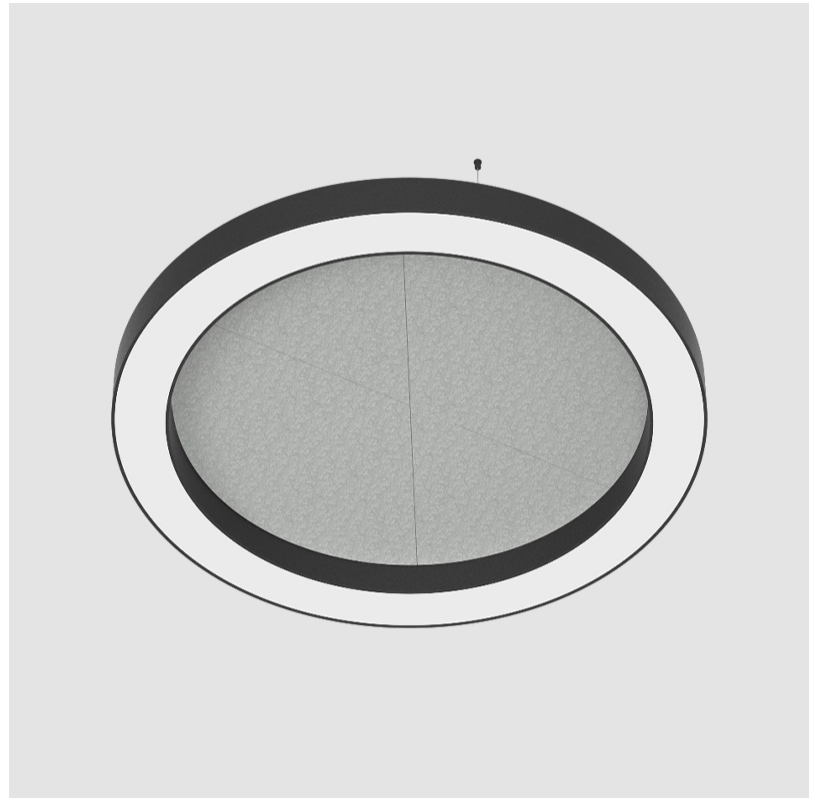

GENERAL

Series: Glorious Acoustic
Partner: Prolicht
Division: Architectural
Installation: Suspension
Product Type: Acoustic
Mounting Location: Ceiling
Light Distribution: Direct / Indirect

PHYSICAL

Shape: Round
Diameter (mm): 950
Diameter (in): 37 3/8"
Width (mm): 120
Width (in): 4 3/4"
Diffuser: [PMMA - Opal / Micro-Prism](#)
Fixture Finish: [SSR / BKV / CWI / CRY / HAB / UFT / ITA / RUA / FTG / MYG / LOD / PUS / FRO / FUP / KIA / POP / BLS / SPG / MEY / GOH / CHC / COM / ABZ / JAG / OBR / MOS / ROR](#)
Acoustic Finish: [SFW / CYW / SEE / SYN / MTS / PMB / TTN / CYB / STO / DPE / BES / SHB / ARE / ANE / VRD / CRF](#)
Fixture Material: Aluminum
Primary Material: Acoustic
Cable Details: [2000mm / 78 3/4" or 6000mm / 236 1/4" Transparent Cable](#)

ELECTRICAL

Lamp Type: LED (Zhaga Standard)
Input Wattage (W): 64
Total Output Wattage (W): 58.2
Dimming: [Tri-Mode (Non-Dimming and Phase Dimming (120Vac only) and 0-10V Dimming)](#)
Driver Included: Yes
Driver Location: Integrated
Driver Type: Constant Current - Universal
Driver Class: Class 2
Input Voltage (V): 120 - 277

LED

[Color Temperature (°K): 2700 / 3000 / 3500 / 4000](#)
Max. Delivered Lumen (lm): Max 7331
Nominal Lumen (lm): Max 9535
CRI: >90 CRI
Lamp Life (hrs): 50000

OPTICAL

RATINGS AND CERTIFICATIONS

Certified By: CSA Certified to UL and CSA Standards
IP rating: IP20