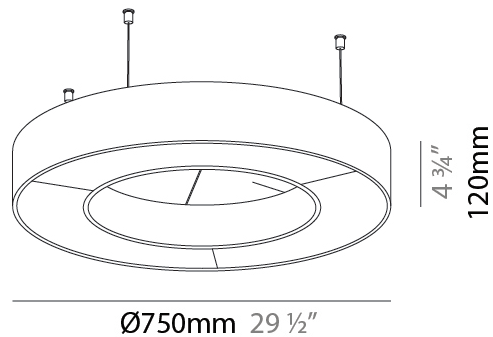

GENERAL

Series: Glorious Acoustic
Partner: Prolicht
Division: Architectural
Installation: Suspension
Product Type: Acoustic
Mounting Location: Ceiling
Light Distribution: Direct / Indirect

PHYSICAL

Shape: Round
Diameter (mm): 750
Diameter (in): 29 1/2"
Width (mm): 120
Width (in): 4 3/4"
Diffuser: PMMA - Opal / Micro-Prism
Fixture Finish: SSR / BKV / CWI / CRY / HAB / UFT / ITA / RUA / FTG / MYG / LOD / PUS / FRO / FUP / KIA / POP / BLS / SPG / MEY / GOH / CHC / COM / ABZ / JAG / OBR / MOS / ROR
Acoustic Finish: SFW / CYW / SEE / SYN / MTS / PMB / TTN / CYB / STO / DPE / BES / SHB / ARE / ANE / VRD / CRF
Fixture Material: Aluminum
Primary Material: Acoustic
Cable Details: 2000mm / 78 3/4" or 6000mm / 236 1/4" Transparent Cable

ELECTRICAL

Lamp Type: LED (Zhaga Standard)
Input Wattage (W): 45.1
Total Output Wattage (W): 40
Dimming: Tri-Mode (Non-Dimming and Phase Dimming (120Vac only) and 0-10V Dimming)
Driver Included: Yes
Driver Location: Integrated
Driver Type: Constant Current - Universal
Driver Class: Class 2
Input Voltage (V): 120 - 277

LED

Color Temperature (°K): 2700 / 3000 / 3500 / 4000
Max. Delivered Lumen (lm): Max 4867
Nominal Lumen (lm): Max 6637
CRI: >90 CRI
Lamp Life (hrs): 50000

OPTICAL

RATINGS AND CERTIFICATIONS

Certified By: CSA Certified to UL and CSA Standards
IP rating: IP20