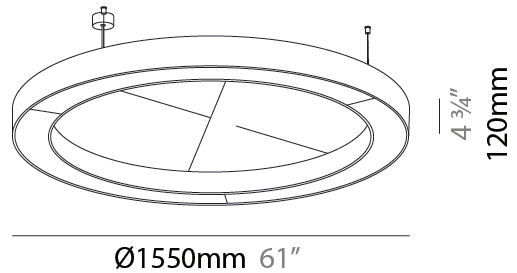

GENERAL

Series: Glorious Acoustic
Partner: Prolicht
Division: Architectural
Installation: Suspension
Product Type: Acoustic
Mounting Location: Ceiling
Light Distribution: Direct / Indirect

PHYSICAL

Shape: Round
Diameter (mm): 1550
Diameter (in): 61
Width (mm): 120
Width (in): 4 3/4
[Diffuser: PMMA - Opal / Micro-Prism](#)
[Fixture Finish: SSR / BKV / CWI / CRY / HAB / UFT / ITA / RUA / FTG / MYG / LOD / PUS / FRO / FUP / KIA / POP / BLS / SPG / MEY / GOH / CHC / COM / ABZ / JAG / OBR / MOS / ROR](#)
[Acoustic Finish: SFW / CYW / SEE / SYN / MTS / PMB / TTN / CYB / STO / DPE / BES / SHB / ARE / ANE / VRD / CRF](#)
Fixture Material: Aluminum
Primary Material: Acoustic
[Cable Details: 2000mm / 78 3/4" or 6000mm / 236 1/4" Transparent Cable](#)

ELECTRICAL

Lamp Type: LED (Zhaga Standard)
Input Wattage (W): 110
Total Output Wattage (W): 100
[Dimming: Non-Dimmable](#)
Driver Included: Yes
Driver Location: Integrated
Driver Type: Constant Current - Universal
Driver Class: Class 2
Input Voltage (V): 120 - 277

LED

[Color Temperature (°K): 2700 / 3000 / 3500 / 4000](#)
Max. Delivered Lumen (lm): Max 12515
Nominal Lumen (lm): Max 16105
CRI: >90 CRI
Lamp Life (hrs): 50000

OPTICAL

RATINGS AND CERTIFICATIONS

Certified By: CSA Certified to UL and CSA Standards
IP rating: IP20