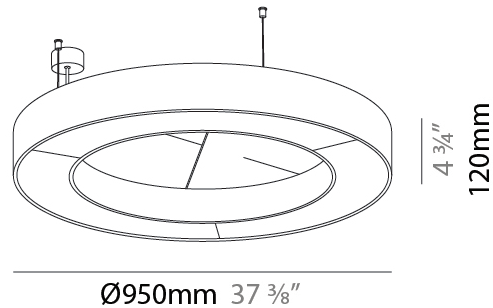

GENERAL

Series: Glorious Acoustic
Partner: Prolicht
Division: Architectural
Installation: Suspension
Product Type: Acoustic
Mounting Location: Ceiling
Light Distribution: Direct / Indirect

PHYSICAL

Shape: Round
Diameter (mm): 950
Diameter (in): 37 3/8"
Width (mm): 120
Width (in): 4 3/4"
Diffuser: [PMMA - Opal / Micro-Prism](#)
Fixture Finish: [SSR / BKV / CWI / CRY / HAB / UFT / ITA / RUA / FTG / MYG / LOD / PUS / FRO / FUP / KIA / POP / BLS / SPG / MEY / GOH / CHC / COM / ABZ / JAG / OBR / MOS / ROR](#)
Acoustic Finish: [SFW / CYW / SEE / SYN / MTS / PMB / TTN / CYB / STO / DPE / BES / SHB / ARE / ANE / VRD / CRF](#)
Fixture Material: Aluminum
Primary Material: Acoustic
Cable Details: [2000mm / 78 3/4" or 6000mm / 236 1/4" Transparent Cable](#)

ELECTRICAL

Lamp Type: LED (Zhaga Standard)
Input Wattage (W): 64
Total Output Wattage (W): 58.2
Dimming: [Tri-Mode (Non-Dimming and Phase Dimming (120Vac only) and 0-10V Dimming)](#)
Driver Included: Yes
Driver Location: Integrated
Driver Type: Constant Current - Universal
Driver Class: Class 2
Input Voltage (V): 120 - 277

LED

[Color Temperature (°K): 2700 / 3000 / 3500 / 4000](#)
Max. Delivered Lumen (lm): Max 7331
Nominal Lumen (lm): Max 9535
CRI: >90 CRI
Lamp Life (hrs): 50000

OPTICAL

RATINGS AND CERTIFICATIONS

Certified By: CSA Certified to UL and CSA Standards
IP rating: IP20