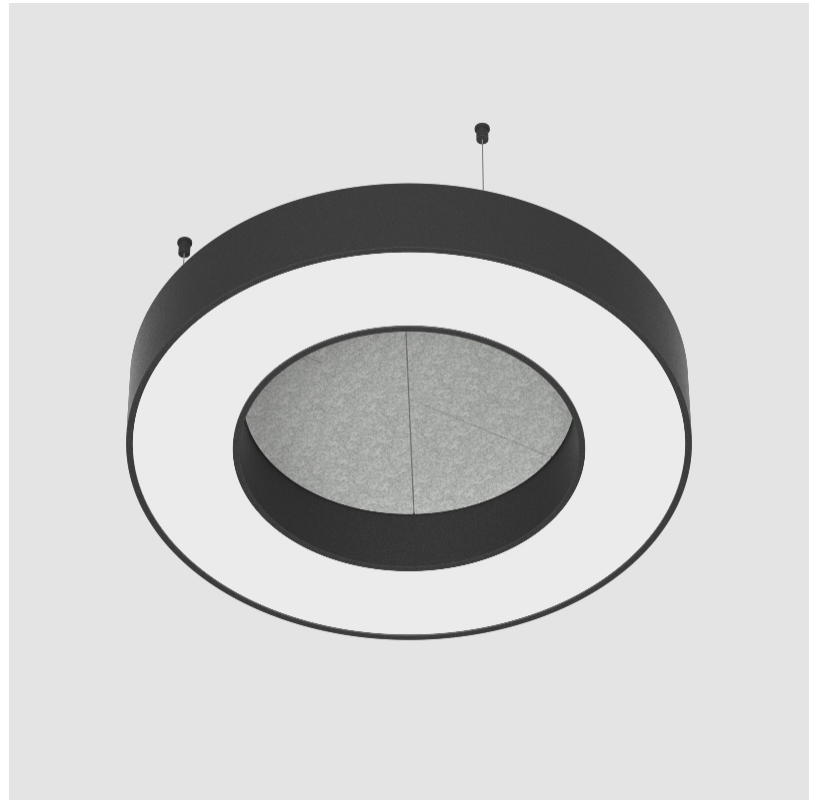

GENERAL

Series: Glorious Acoustic
Partner: Prolicht
Division: Architectural
Installation: Suspension
Product Type: Acoustic
Mounting Location: Ceiling
Light Distribution: Direct / Indirect

PHYSICAL

Shape: Round
Diameter (mm): 750
Diameter (in): 29 1/2"
Width (mm): 120
Width (in): 4 3/4"
Diffuser: PMMA - Opal / Micro-Prism
Fixture Finish: SSR / BKV / CWI / CRY / HAB / UFT / ITA / RUA / FTG / MYG / LOD / PUS / FRO / FUP / KIA / POP / BLS / SPG / MEY / GOH / CHC / COM / ABZ / JAG / OBR / MOS / ROR
Acoustic Finish: SFW / CYW / SEE / SYN / MTS / PMB / TTN / CYB / STO / DPE / BES / SHB / ARE / ANE / VRD / CRF
Fixture Material: Aluminum
Primary Material: Acoustic
Cable Details: 2000mm / 78 3/4" or 6000mm / 236 1/4" Transparent Cable

ELECTRICAL

Lamp Type: LED (Zhaga Standard)
Input Wattage (W): 45.1
Total Output Wattage (W): 40
Dimming: Tri-Mode (Non-Dimming and Phase Dimming (120Vac only) and 0-10V Dimming)
Driver Included: Yes
Driver Location: Integrated
Driver Type: Constant Current - Universal
Driver Class: Class 2
Input Voltage (V): 120 - 277

LED

Color Temperature (°K): 2700 / 3000 / 3500 / 4000
Max. Delivered Lumen (lm): Max 4867
Nominal Lumen (lm): Max 6637
CRI: >90 CRI
Lamp Life (hrs): 50000

OPTICAL

RATINGS AND CERTIFICATIONS

Certified By: CSA Certified to UL and CSA Standards
IP rating: IP20